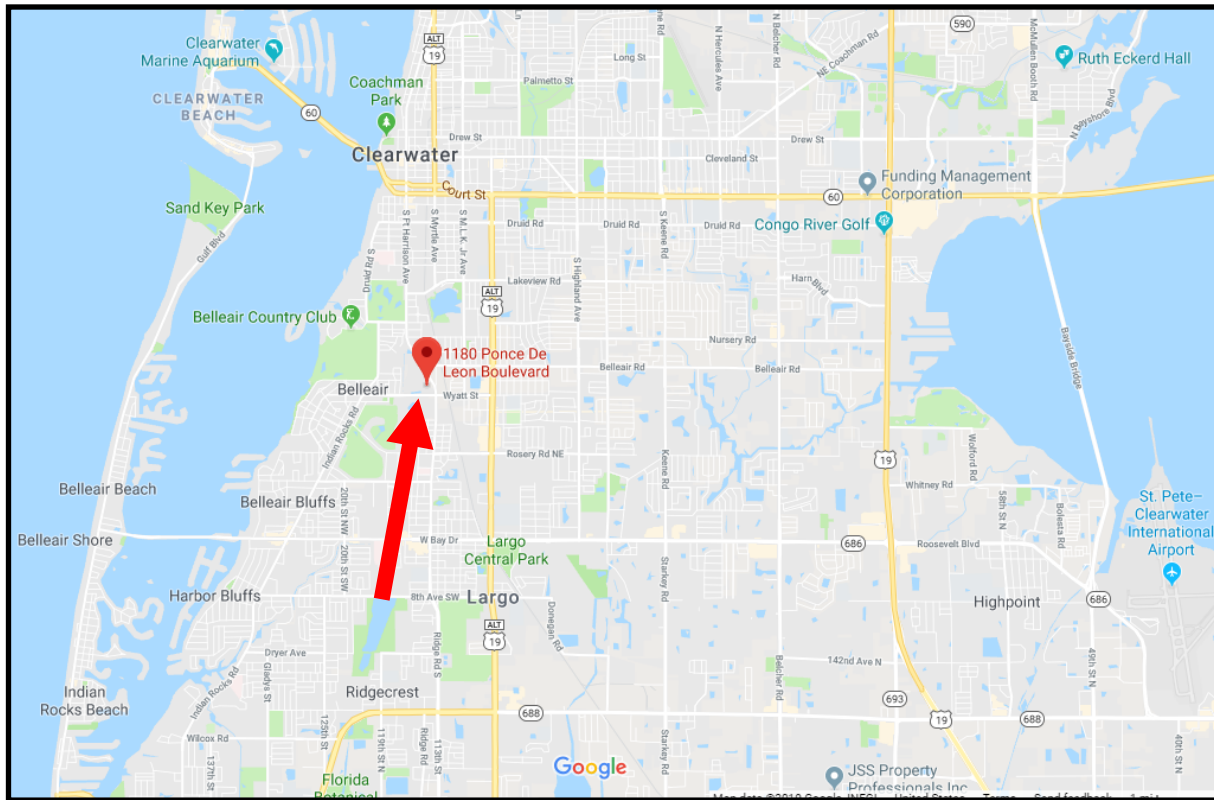

1180 Ponce De Leon Bv, Ste 401

For more information please contact:
Steven Silverman, Broker (813)785-3665
Steven@TampaCommercialREalEstate.com
www.TampaCommercialRealEstate.com

TAMPA COMMERCIAL REAL ESTATE